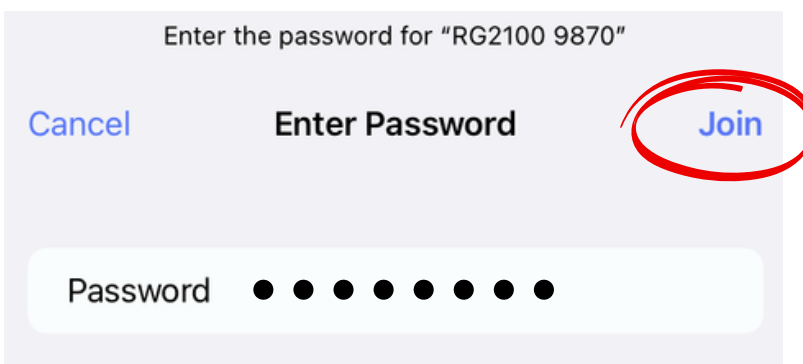

### Powering on:

Press and hold the power button on top until “Welcome” message appears.

### Finding Wi-Fi name and password location:

Both name and password are located at the top of the main screen.

### Connecting device:

1. To connect to the hotspot, open the Wi-Fi settings on your device.
2. Find and select your Hotspot's Wi-Fi name.

Example: **RG2100 9870**

3. Enter the device password: **ff15fb07**.