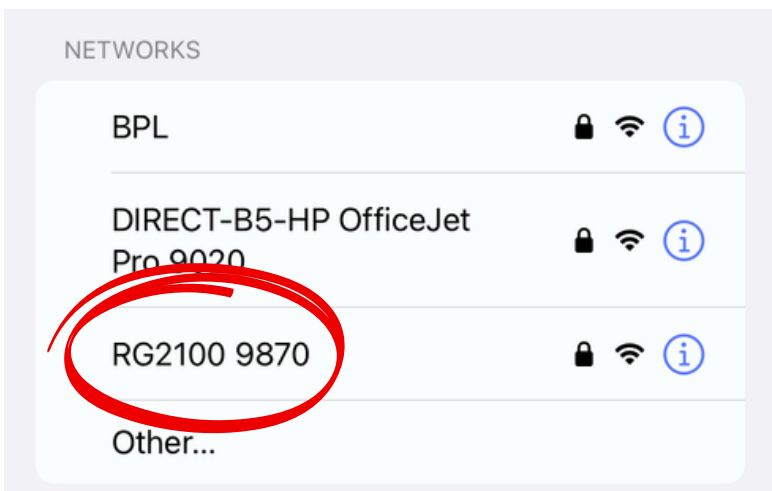

Powering on:

Press and hold the power button on top until “Welcome” message appears.

Finding Wi-Fi name and password location:

Both name and password are located at the top of the main screen.

Connecting device:

1. To connect to the hotspot, open the Wi-Fi settings on your device.
2. Find and select your Hotspot's Wi-Fi name.

Example: **RG2100 9870**

3. Enter the device password: **ff15fb07**.